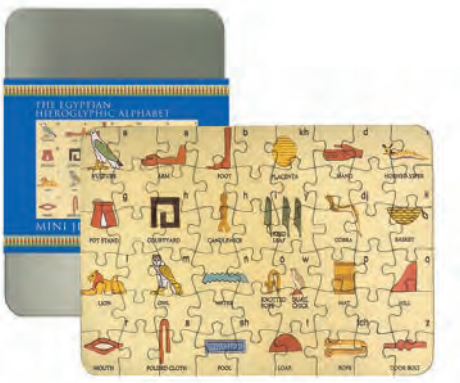

Code: WEGI5500D

Barcode: 5038680867212

Let's Colour Postcards

6 postcards packaged with a set of 18 high quality colour pencils.

Code: WLCPCW2

Barcode: 5038680861067

EGYPTIAN COLLECTION

Jigsaw Puzzle - 54 piece
 Egyptian Hieroglyphic Alphabet
 Finished jigsaw size: 175mm x 125mm x 1.5mm.
 Gloss lamination.
 Supplied in a tin with wraparound sleeve, includes insert sheet.
 Packaged size: 167mm x 125mm x 16mm.
 Code: WJP54CW1
 Barcode: 5038680918389