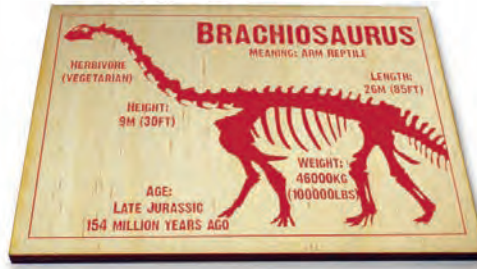

Mug

The Ptolemaic System
97mm tall, 82mm diameter.
Duraglaze mug with dye sublimation print.
Code: WMUGECEL07
Barcode: 5038681109892

DINOSAURS

Brachiosaurus

Acrylic Magnet

5mm thick acrylic block with magnetic back.
Packaged with information card in clear acrylic bag.
Size: 83mm x 58mm x 6.5mm.
Code: WAMOCBDIN001
Barcode: 5038681054758