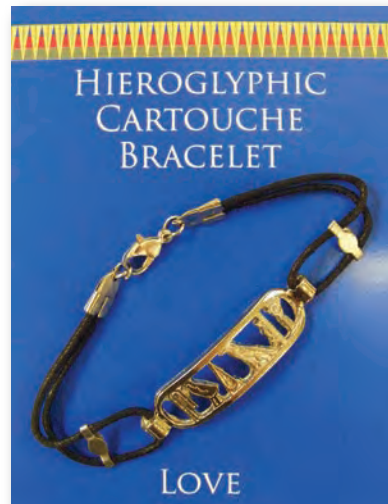

Pewter Hieroglyphic Cartouche Bracelet
Love
Description
Code: WEG11100
Barcode: 5038680867304