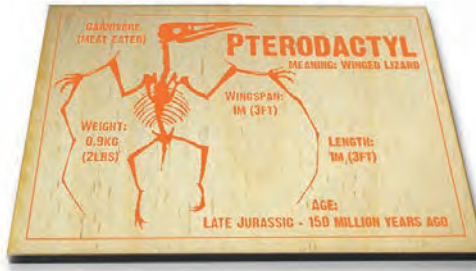

DINOSAURS

Pterodactyl

Acrylic Magnet

5mm thick acrylic block with magnetic back.
Packaged with information card in clear acrylic bag.
Size: 83mm x 58mm x 6.5mm.
Code: WAMOCBDIN005
Barcode: 5038681055236

Wooden Postcard