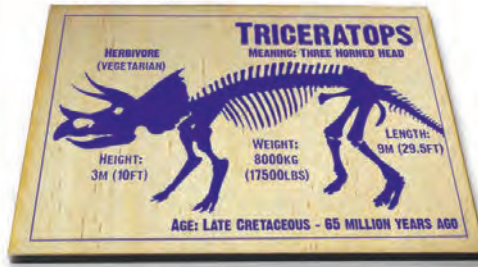

Wooden Postcard

4mm thick wooden block with UV print front and back.
Size: 150mm x 105mm x 4mm.
Code: WWPDIN003
Barcode: 5038681055038