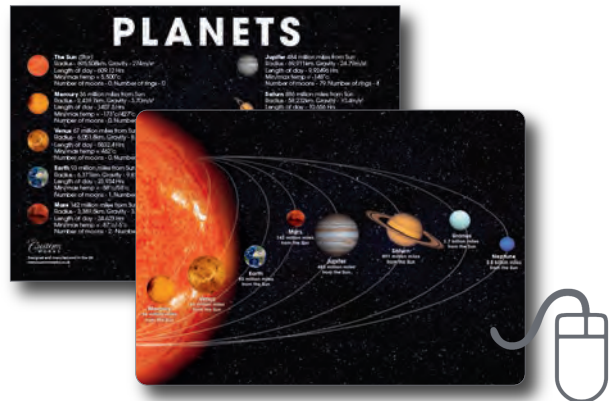

Mousemat

Earth

Neoprene base, 210mm x 148mm x 2mm.

Packaged with educational information card in clear bag.

Code: WMMPLA004

Barcode: 5038681091739

Mini Mousemat

Solar System