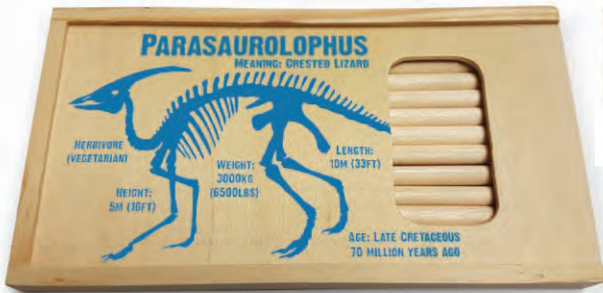

Wooden Postcard

4mm thick wooden block with UV print front and back.
Size: 150mm x 105mm x 4mm.

Code: WWPDIN006
Barcode: 5038681055377

Acrylic Keyring

with double sided insert.
Size: 50mm x 35mm.

Code: WKAODIN006
Barcode: 5038681055380

Pencil Set

Wooden pencil box with sliding lid and set of 12 coloured pencils.
Size: 188mm x 102mm x 17mm.

Code: WPSWLDIN006
Barcode: 5038681055403

Wooden Ruler - 30cm

5mm thick wooden ruler.
Size: 308mm x 33mm x 5mm