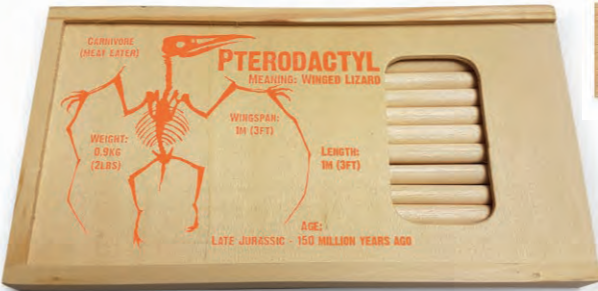

Pencil Set

Wooden pencil box with sliding lid and set of 12 coloured pencils.
Size: 188mm x 102mm x 17mm.
Code: WPSWLDIN005
Barcode: 5038681055281