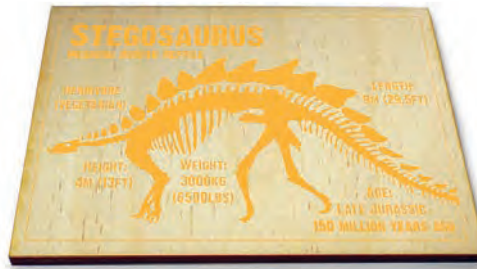

DINOSAURS

Stegosaurus

Acrylic Magnet

5mm thick acrylic block with magnetic back. Packaged with information card in clear acrylic bag. Size: 83mm x 58mm x 6.5mm.

Code: WAMOCBDIN004
Barcode: 5038681055120

Wooden Postcard