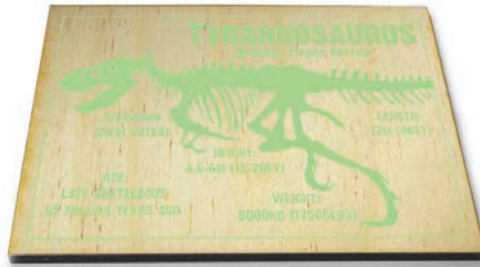

92mm tall, 80mm diameter.
Supplied in a box with information label.
Code: WMBXDIN001
Barcode: 5038681112786

Mug

97mm tall, 82mm diameter.
Duraglaze mug with dye sublimation print.
Code: WMUGEDIN001
Barcode: 5038681054871

DINOSAURS

Tyrannosaurus

Acrylic Magnet

5mm thick acrylic block with magnetic back. Packaged with information card in clear acrylic bag. Size: 83mm x 58mm x 6.5mm.

Code: WAMOCBDIN002
Barcode: 5038681054888