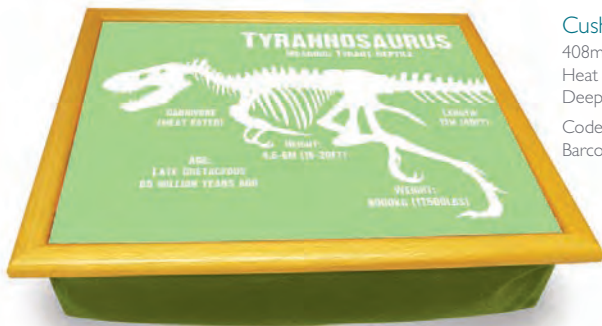

Cushion Tray

408mm x 308mm x 90mm. Heat resistant melamine surface, wood frame. Deep-filled cotton base.

Code: CUSDIN002
Barcode: 5038681054970